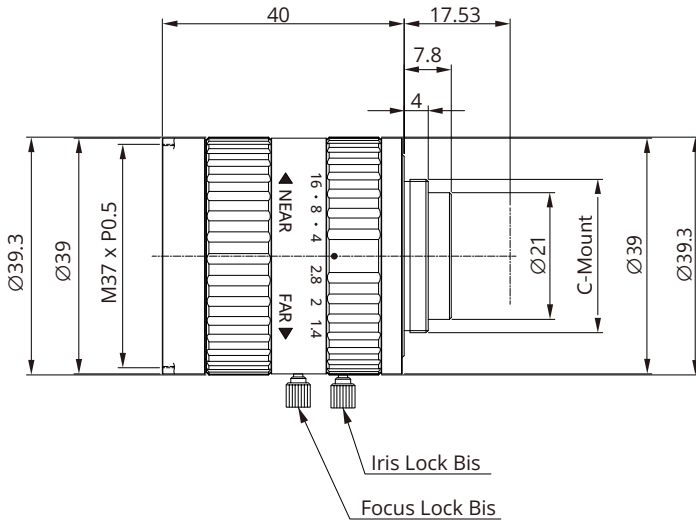

Lens Dimensions (units in mm)

Specifications

Camera Information

Focal Length	8 mm
Aperture	F1.4
Lens D-FOV	67.1°
Lens H-FOV	56.3°
Lens V-FOV	43.7°
TTL	57.53 mm
MBFL	9.73 mm
MOD	0.1 m
TV Distortion	1.0%
Image Size	2/3"
Resolution	5MP
Focusing Range (m)	0.1~∞
Shooting Range at MO.D.	110 mm x 82.5 mm
Filter Thread	M37×P0.5 mm

Environmental and Mechanical

Operating Temperature	20°C to +60°C
Size	$\varnothing 39.3 \times 47.8$ mm
Weight	108 grams
Material	Metal
Operation Focal	Manual with Lock
Operation Zoom	Fixed
Operation Iris	Manual with Lock
Mount Type	C-Mount

Order Information

Part Number	Description
C2305080FF	C-Mount Lens 8mm Fixed Focal Length Aperture Range From F1.4 Up To 5 Megapixel Resolution

Compatible With C-Mount Cameras