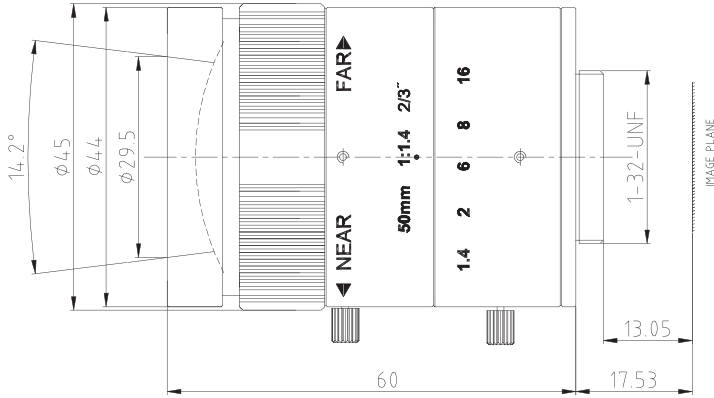

Lens Dimensions (units in mm)

Specifications

Lens Information

Focal Length	50 mm
Aperture	F1.4 ~ F16
Lens D-FOV	14.2°
Lens H-FOV	12.5°
Lens V-FOV	7.0°
TTL	77.53 mm
BFL	13.05 mm
MOD	0.5 m
Distortion	< - 1.0%
Image Size	2/3"
Resolution	5MP

Environmental and Mechanical

Lens Operating Temperature	- 20° to +100°C
Weight	224 grams
Material	Metal
Operation Focal	Manual With Lock
Operation Zoom	Fixed
Operation Iris	Manual With Lock
Mount Type	C - Mount

Order Information

Part Number

C2305500FF

Description

C-Mount Lens 50mm Fixed Focal Length
Aperture Range From F1.4 ~ F1.6
Up To 5 Megapixel Resolution.

Compatible With C-Mount Cameras