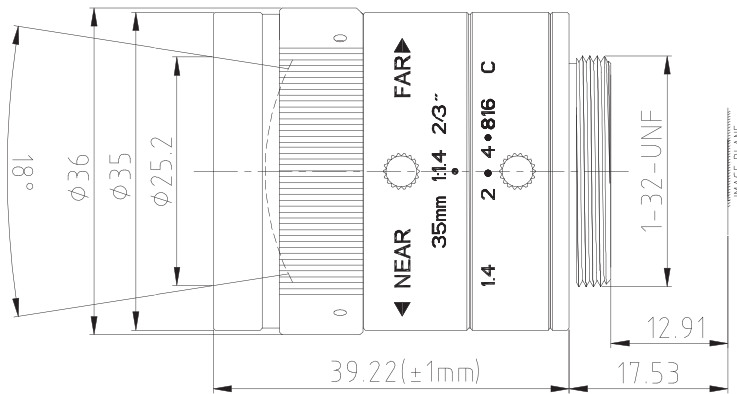

### Lens Dimensions (units in mm)

### Specifications

#### Lens Information

Focal Length	35 mm
Aperture	F1.4 ~ Close
Lens D-FOV	18.0°
Lens H-FOV	15.5°
Lens V-FOV	8.8°
TTL	56.74 mm
BFL	12.91 mm
MOD	0.5 m
Distortion	< - 1.0%
Image Size	2/3"
Resolution	5MP

### Order Information

Part Number	Description
C2305350FF	C-Mount Lens 35mm Fixed Focal Length Aperture Range From F1.4 ~ Close Up To 5 Megapixel Resolution.

Compatible With C-Mount Cameras