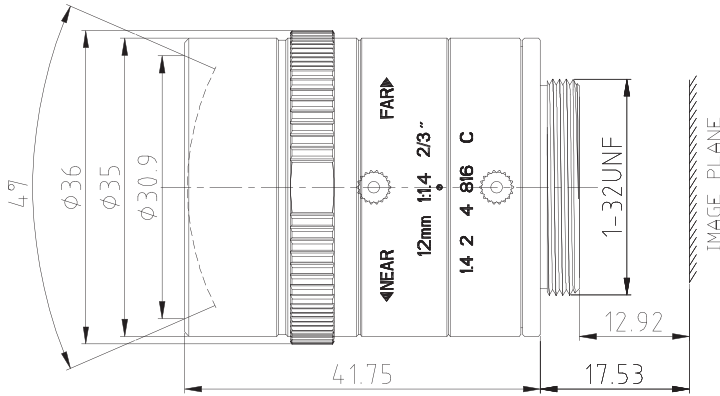

Lens Dimensions (units in mm)

Specifications

Lens Information

| | |
|--------------|--------------|
| Focal Length | 12 mm |
| Aperture | F1.4 ~ Close |
| Lens D-FOV | 47.0° |
| Lens H-FOV | 41.5° |
| Lens V-FOV | 24.0° |
| TTL | 59.28 mm |
| BFL | 12.92 mm |
| MOD | 0.2 m |
| Distortion | < - 1.0% |
| Image Size | 2/3" |
| Resolution | 5MP |

Environmental and Mechanical

| | |
|----------------------------|------------------|
| Lens Operating Temperature | - 20° to +100°C |
| Weight | 97 grams |
| Material | Metal |
| Operation Focal | Manual With Lock |
| Operation Zoom | Fixed |
| Operation Iris | Manual With Lock |
| Mount Type | C - Mount |

Order Information

| Part Number | Description |
|-------------|---|
| C2305120FF | C-Mount Lens 12mm Fixed Focal Length Aperture Range From F1.4 ~ Close Up To 5 Megapixel Resolution. |

Compatible With C-Mount Cameras